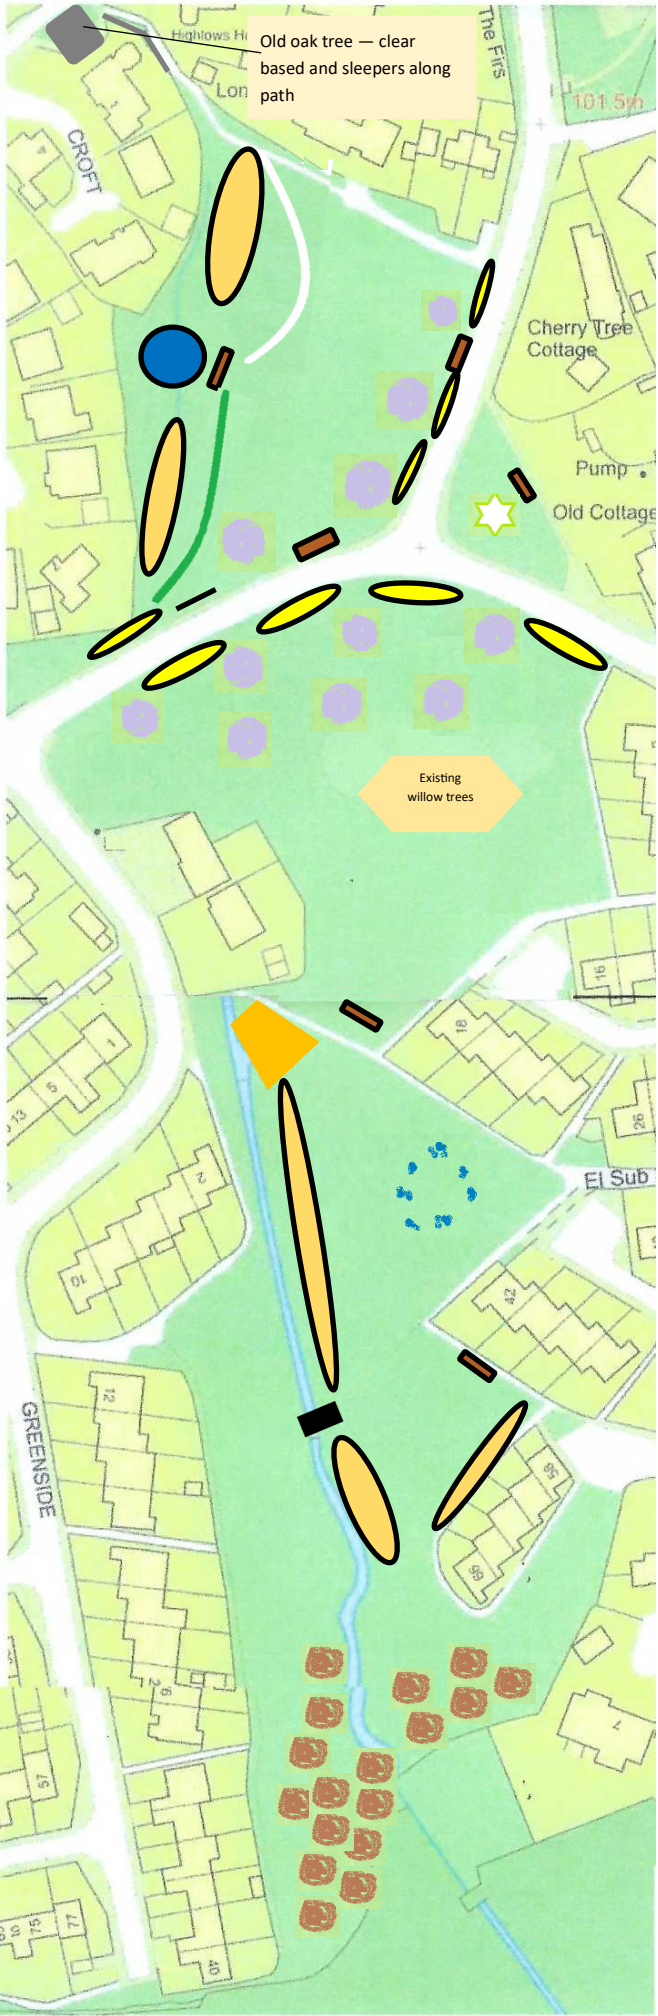

Yarnfield Village Green Concept Plan

-  Benches
-  Improved bridge
-  Wild flower & meadow grass
-  Bird Cherry Trees
-  Spring bulbs
-  Fruit and nut trees/
native
-  Pond/ wetland area
-  Moved parish board
-  Village sign
-  Flowering tree circle
-  Gravel footpath
-  Raised grass path
-  Existing playground

Other improvements

- ◆ Improve levels on south green and north green
- ◆ Clear stream
- ◆ Replace litter bins
- ◆ Bird and bat boxes
- ◆ Replace waymarker posts